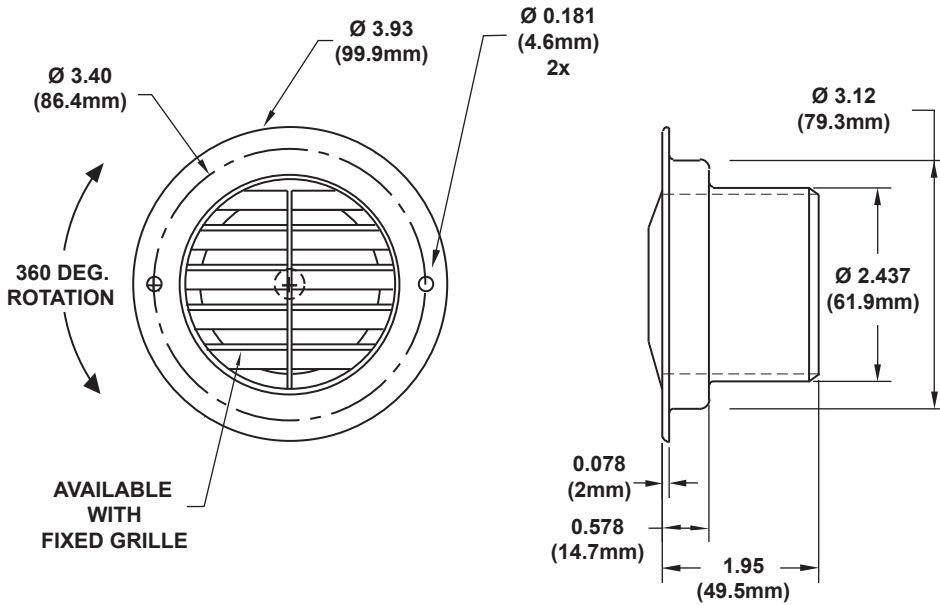

LOUVERS

"La Mesa" SERIES

4" LA MESA

MATERIAL - BLACK ABS / OPTIONAL FLEX HOSE CLIPS

AVAILABLE AS
FIXED GRILLE
OR
360 DEG. GRILLE ROTATION

P.N. 06-2002

4" LA MESA LOUVER w/ 2-1/2" HOSE ADAPTER
(360 DEG. GRILLE ROTATION)
(FIXED GRILLE 06-2002-A)

P.N. 06-2002-1

4" LA MESA LOUVER
w/o HOSE ADAPTER
(360 DEG. GRILLE ROTATION)
(FIXED GRILLE 06-2002-1A)

P.N. 06-2002-2

4" LA MESA LOUVER
w/ 3" HOSE ADAPTER
(360 DEG. GRILLE ROTATION)
(FIXED GRILLE 06-2002-2A)