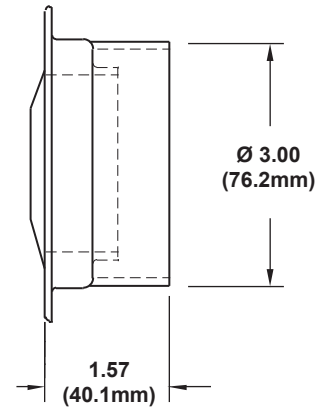

LOUVERS

"La Mesa" SERIES

4" LA MESA

MATERIAL - BLACK ABS / OPTIONAL FLEX HOSE CLIPS

AVAILABLE AS
FIXED GRILLE
OR
360 DEG. GRILLE ROTATION

P.N. 06-2002

4" LA MESA LOUVER w/ 2-1/2" HOSE ADAPTER
(360 DEG. GRILLE ROTATION)
(FIXED GRILLE 06-2002-A)

P.N. 06-2002-1

4" LA MESA LOUVER
w/o HOSE ADAPTER
(360 DEG. GRILLE ROTATION)
(FIXED GRILLE 06-2002-1A)

P.N. 06-2002-2

4" LA MESA LOUVER
w/ 3" HOSE ADAPTER
(360 DEG. GRILLE ROTATION)
(FIXED GRILLE 06-2002-2A)