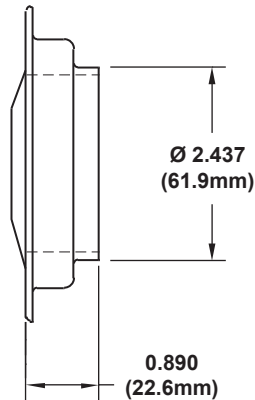

LOUVERS

"La Mesa" SERIES

4" LA MESA

MATERIAL - BLACK ABS / OPTIONAL FLEX HOSE CLIPS

AVAILABLE AS
FIXED GRILLE
OR
360 DEG. GRILLE ROTATION

P.N. 06-2002

4" LA MESA LOUVER w/ 2-1/2" HOSE ADAPTER
(360 DEG. GRILLE ROTATION)
(FIXED GRILLE 06-2002-A)

P.N. 06-2002-1

4" LA MESA LOUVER
w/o HOSE ADAPTER
(360 DEG. GRILLE ROTATION)
(FIXED GRILLE 06-2002-1A)

P.N. 06-2002-2

4" LA MESA LOUVER
w/ 3" HOSE ADAPTER
(360 DEG. GRILLE ROTATION)
(FIXED GRILLE 06-2002-2A)