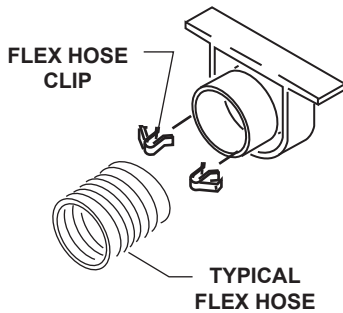

LOUVERS

"REMOTE BALL LOUVER BEZEL"

for
CANYON LOUVER

MATERIAL - BLACK ABS

for
STARLIGHT or HORIZON LOUVER

P.N. 03-1815

2-1/2" REMOTE BALL LOUVER BEZEL
(FOR THE CANYON LOUVERS
AVAILABLE WITH 2" OR 2--1/2" HOSE ADAPTER)

P.N. 03-1819

2-1/4" REMOTE BALL LOUVER BEZEL
(FOR THE STARLIGHT OR HORIZON LOUVERS
AVAILABLE WITH 2" OR 2--1/2" HOSE ADAPTER)

NOTE: CAN BE PURCHASED AS AN ASSEMBLED UNIT
WITH 2" OR 2--1/2" HOSE ADAPTER

AVAILABLE
WITH FLEX HOSE CLIPS

SUPPORT PIECE ALLOWS YOU TO DUCT AIR IN DIFFICULT OR REMOTE
LOCATIONS WITH THE USE OF FLEX HOSE