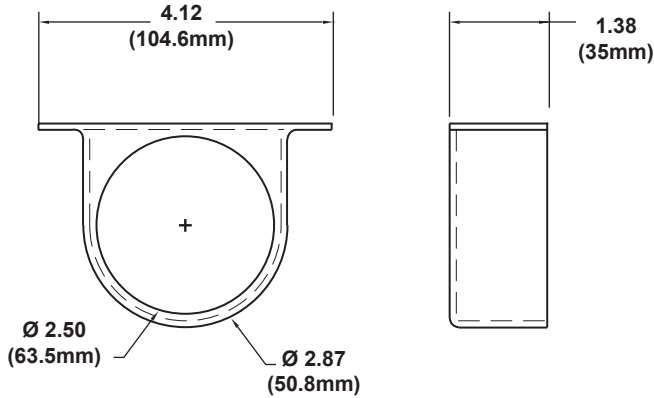

LOUVERS

"REMOTE BALL LOUVER BEZEL"

for
CANYON LOUVER

MATERIAL - BLACK ABS

for
STARLIGHT or HORIZON LOUVER

P.N. 03-1815

2-1/2" REMOTE BALL LOUVER BEZEL
(FOR THE CANYON LOUVERS
AVAILABLE WITH 2" OR 2--1/2" HOSE ADAPTER)

P.N. 03-1819

2-1/4" REMOTE BALL LOUVER BEZEL
(FOR THE STARLIGHT OR HORIZON LOUVERS
AVAILABLE WITH 2" OR 2--1/2" HOSE ADAPTER)

NOTE: CAN BE PURCHASED AS AN ASSEMBLED UNIT
WITH 2" OR 2--1/2" HOSE ADAPTER

AVAILABLE
WITH FLEX HOSE CLIPS