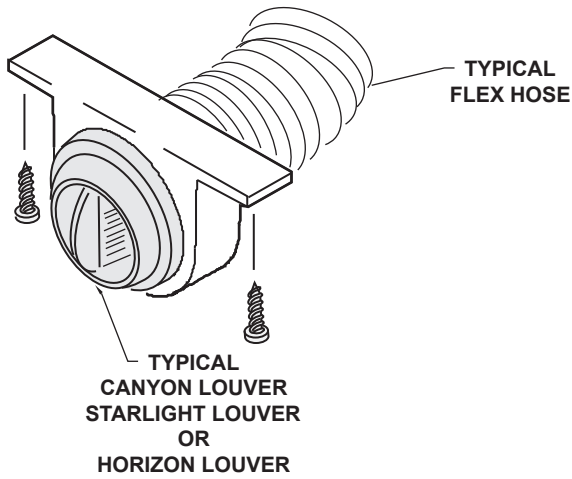

LOUVERS

"REMOTE BALL LOUVER BEZEL"

for
CANYON LOUVER

MATERIAL - BLACK ABS

for
STARLIGHT or HORIZON LOUVER

P.N. 03-1815

2-1/2" REMOTE BALL LOUVER BEZEL
(FOR THE CANYON LOUVERS
AVAILABLE WITH 2" OR 2--1/2" HOSE ADAPTER)

P.N. 03-1819

2-1/4" REMOTE BALL LOUVER BEZEL
(FOR THE STARLIGHT OR HORIZON LOUVERS
AVAILABLE WITH 2" OR 2--1/2" HOSE ADAPTER)

NOTE: CAN BE PURCHASED AS AN ASSEMBLED UNIT
WITH 2" OR 2--1/2" HOSE ADAPTER

AVAILABLE
WITH FLEX HOSE CLIPS

SUPPORT PIECE ALLOWS YOU TO DUCT AIR IN DIFFICULT OR REMOTE
LOCATIONS WITH THE USE OF FLEX HOSE