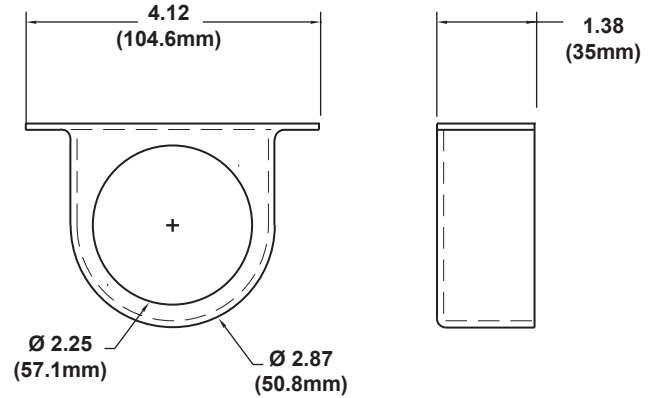

LOUVERS

"REMOTE BALL LOUVER BEZEL"

for
CANYON LOUVER

MATERIAL - BLACK ABS

for
STARLIGHT or HORIZON LOUVER

P.N. 03-1815

2-1/2" REMOTE BALL LOUVER BEZEL
(FOR THE CANYON LOUVERS
AVAILABLE WITH 2" OR 2--1/2" HOSE ADAPTER)

P.N. 03-1819

2-1/4" REMOTE BALL LOUVER BEZEL
(FOR THE STARLIGHT OR HORIZON LOUVERS
AVAILABLE WITH 2" OR 2--1/2" HOSE ADAPTER)

NOTE: CAN BE PURCHASED AS AN ASSEMBLED UNIT
WITH 2" OR 2--1/2" HOSE ADAPTER

AVAILABLE
WITH FLEX HOSE CLIPS