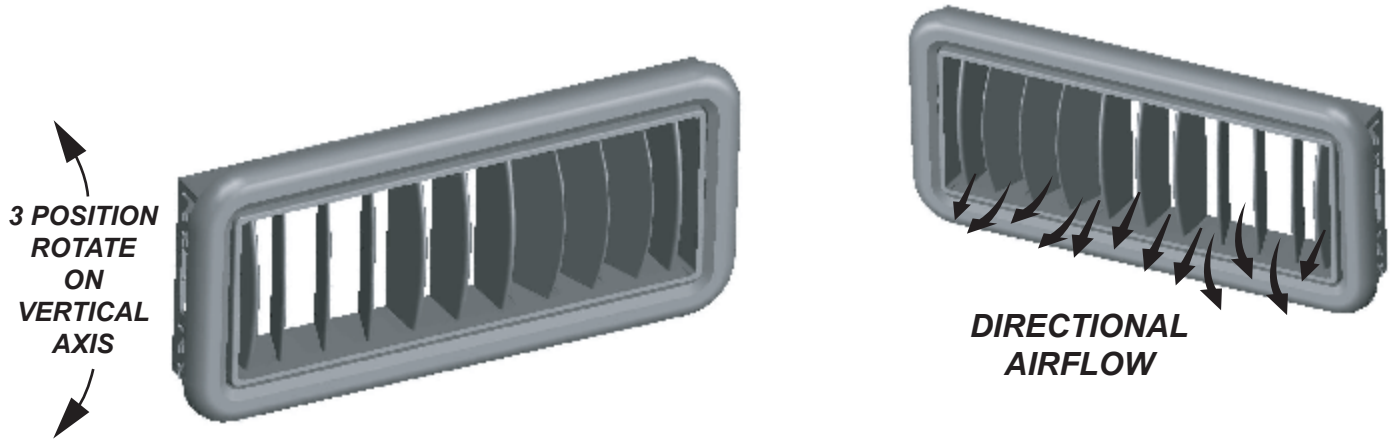

LOUVERS

"Colorado" FIXED VANE SERIES

P.N. 06-2027

COLORADO, 3" X 7" FIXED VANE LOUVER

Advantages:

- Designed with verticle rotation and directional air flow without movable vanes.
- Cost Effective
- Ideal for School Bus, RV, Shuttle Bus, Fire Trucks, Ambulance, and other Public Transportation applications.