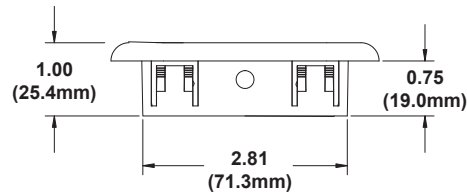

Advantages:

- Designed with verticle rotation and directional air flow without movable vanes.
- Cost Effective
- Ideal for School Bus, RV, Shuttle Bus, Fire Trucks, Ambulance, and other Public Transportation applications.

P/N 06-2027