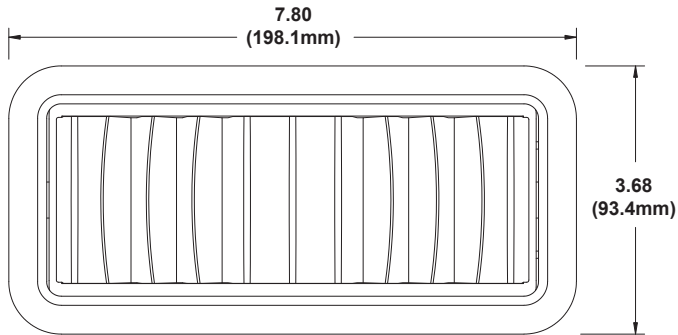

LOUVERS

"Colorado" FIXED VANE SERIES

P.N. 06-2027

COLORADO, 3" X 7" FIXED VANE LOUVER

Advantages:

- Designed with verticle rotation and directional air flow without movable vanes.
- Cost Effective
- Ideal for School Bus, RV, Shuttle Bus, Fire Trucks, Ambulance, and other Public Transportation applications.

P/N 06-2027

MATERIAL - BLACK ABS