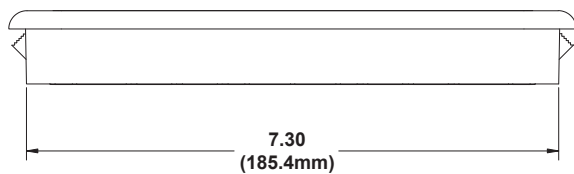

Advantages:

- Designed with verticle rotation and directional air flow without movable vanes.
- Cost Effective
- Ideal for School Bus, RV, Shuttle Bus, Fire Trucks, Ambulance, and other Public Transportation applications.

P/N 06-2027